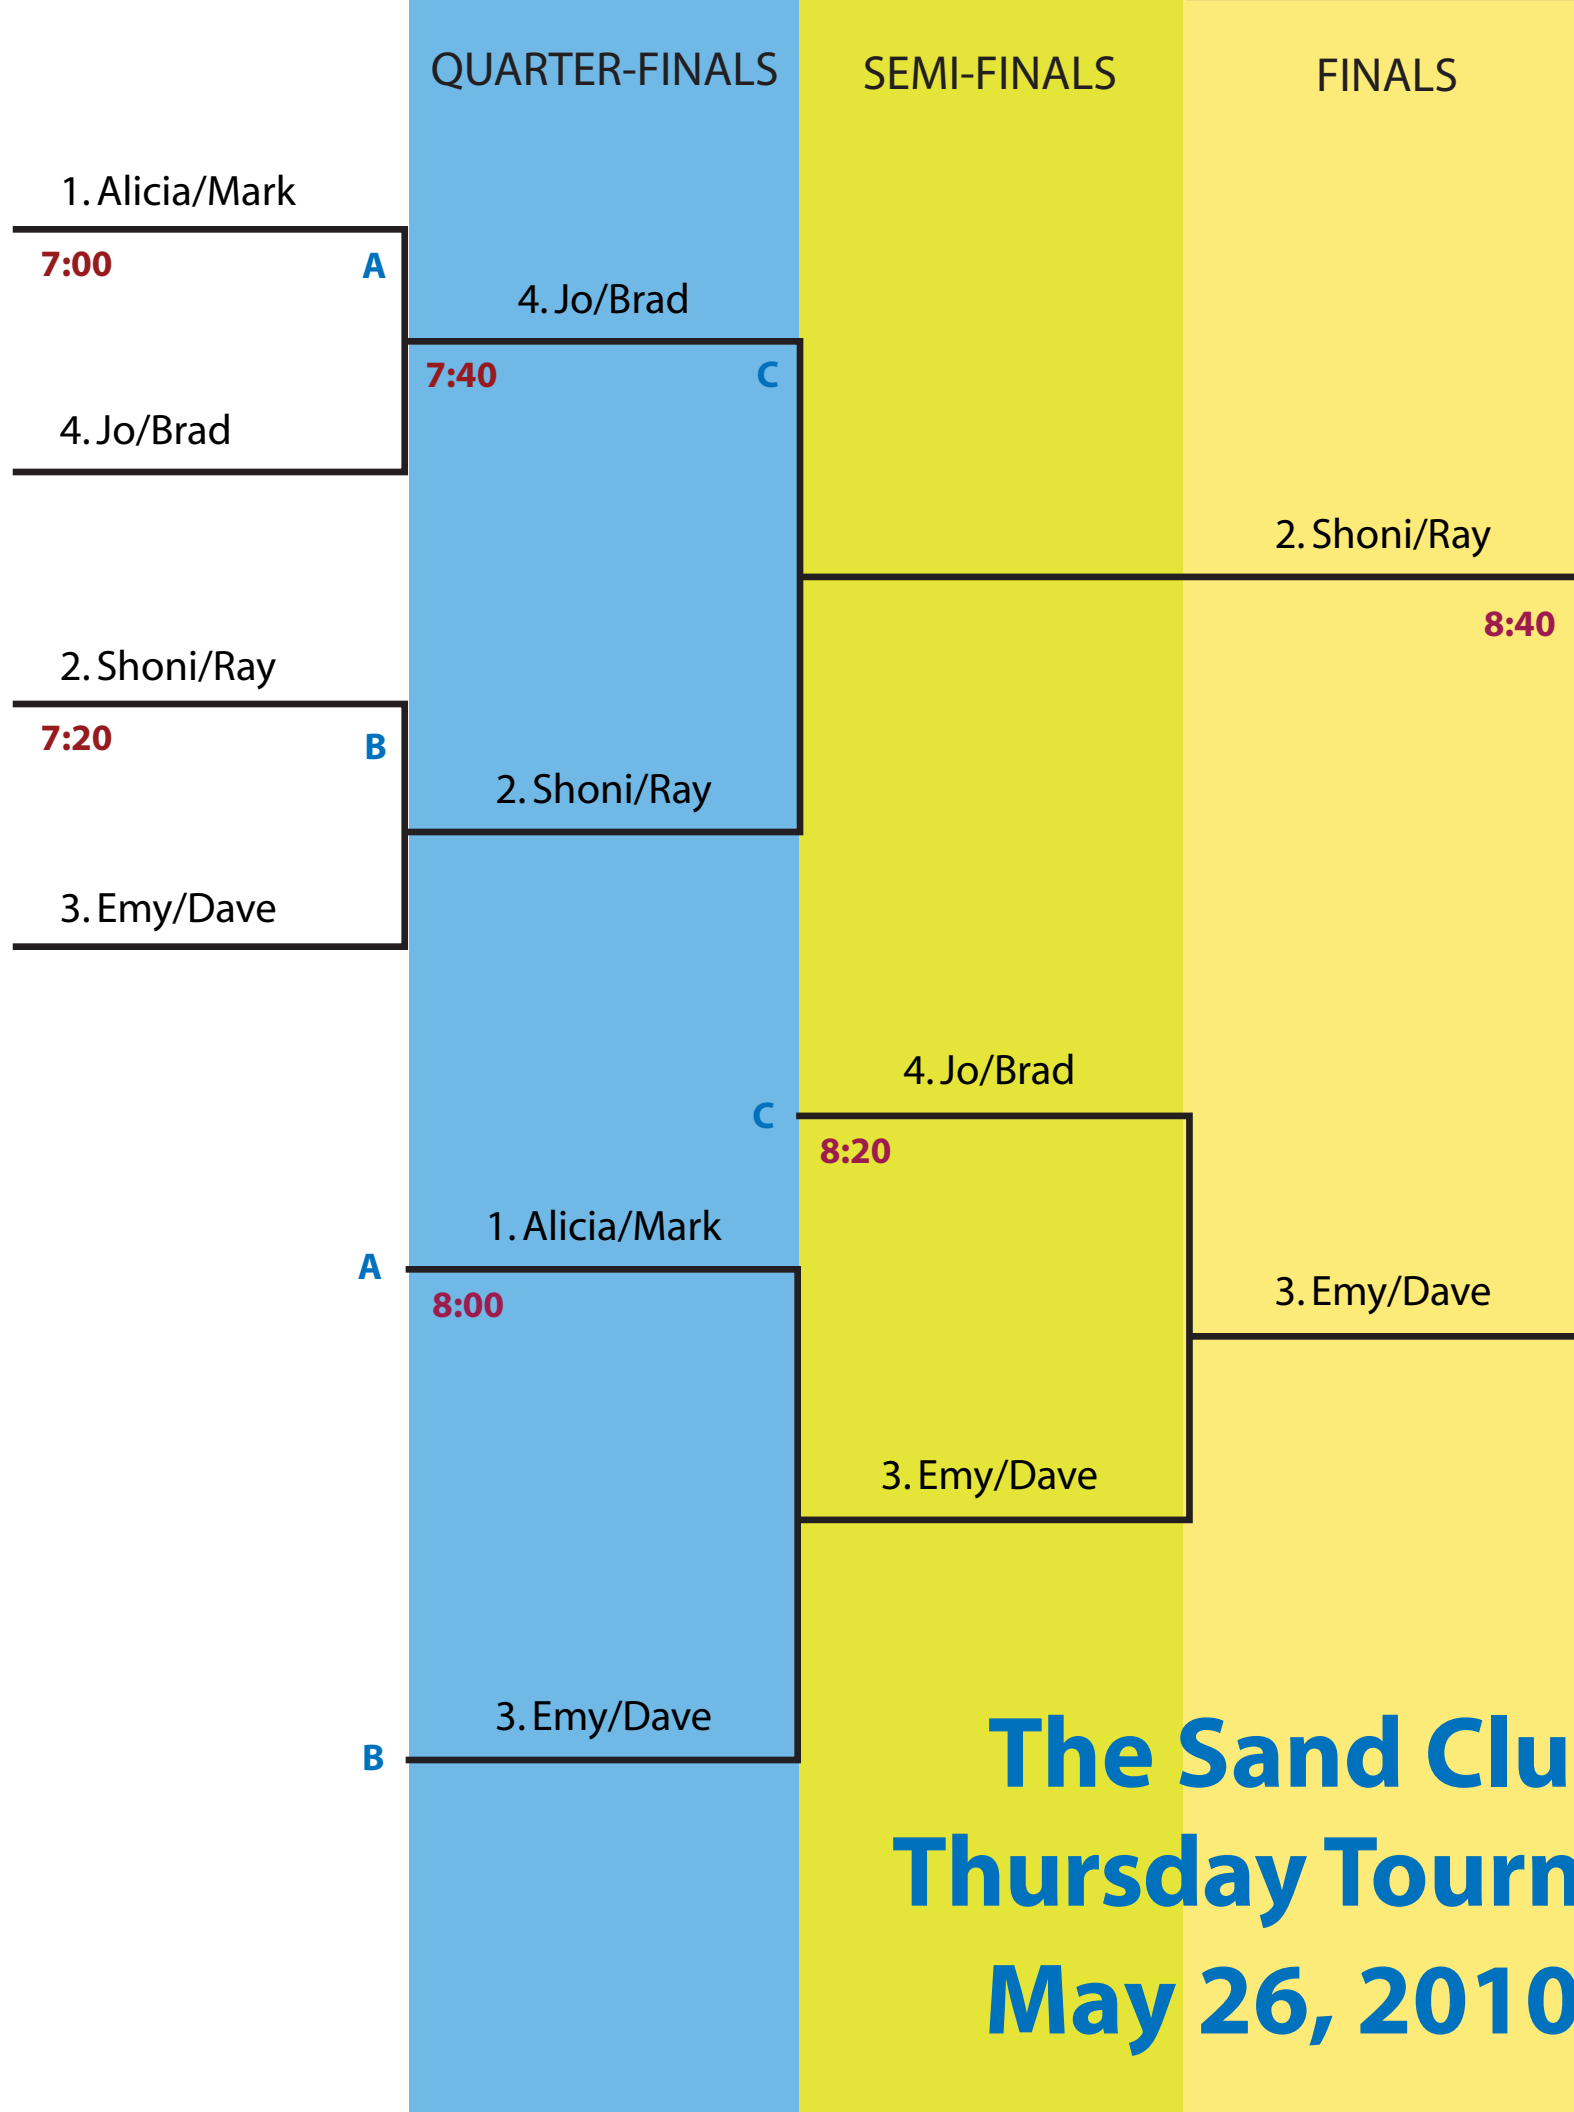

# Winner Bracket

**2. Shoni/Ray**  
Winner Receives  
50% Off  
Next Season

# Consolation Bracket

**The Sand Club  
Thursday Tournament  
May 26, 2010**